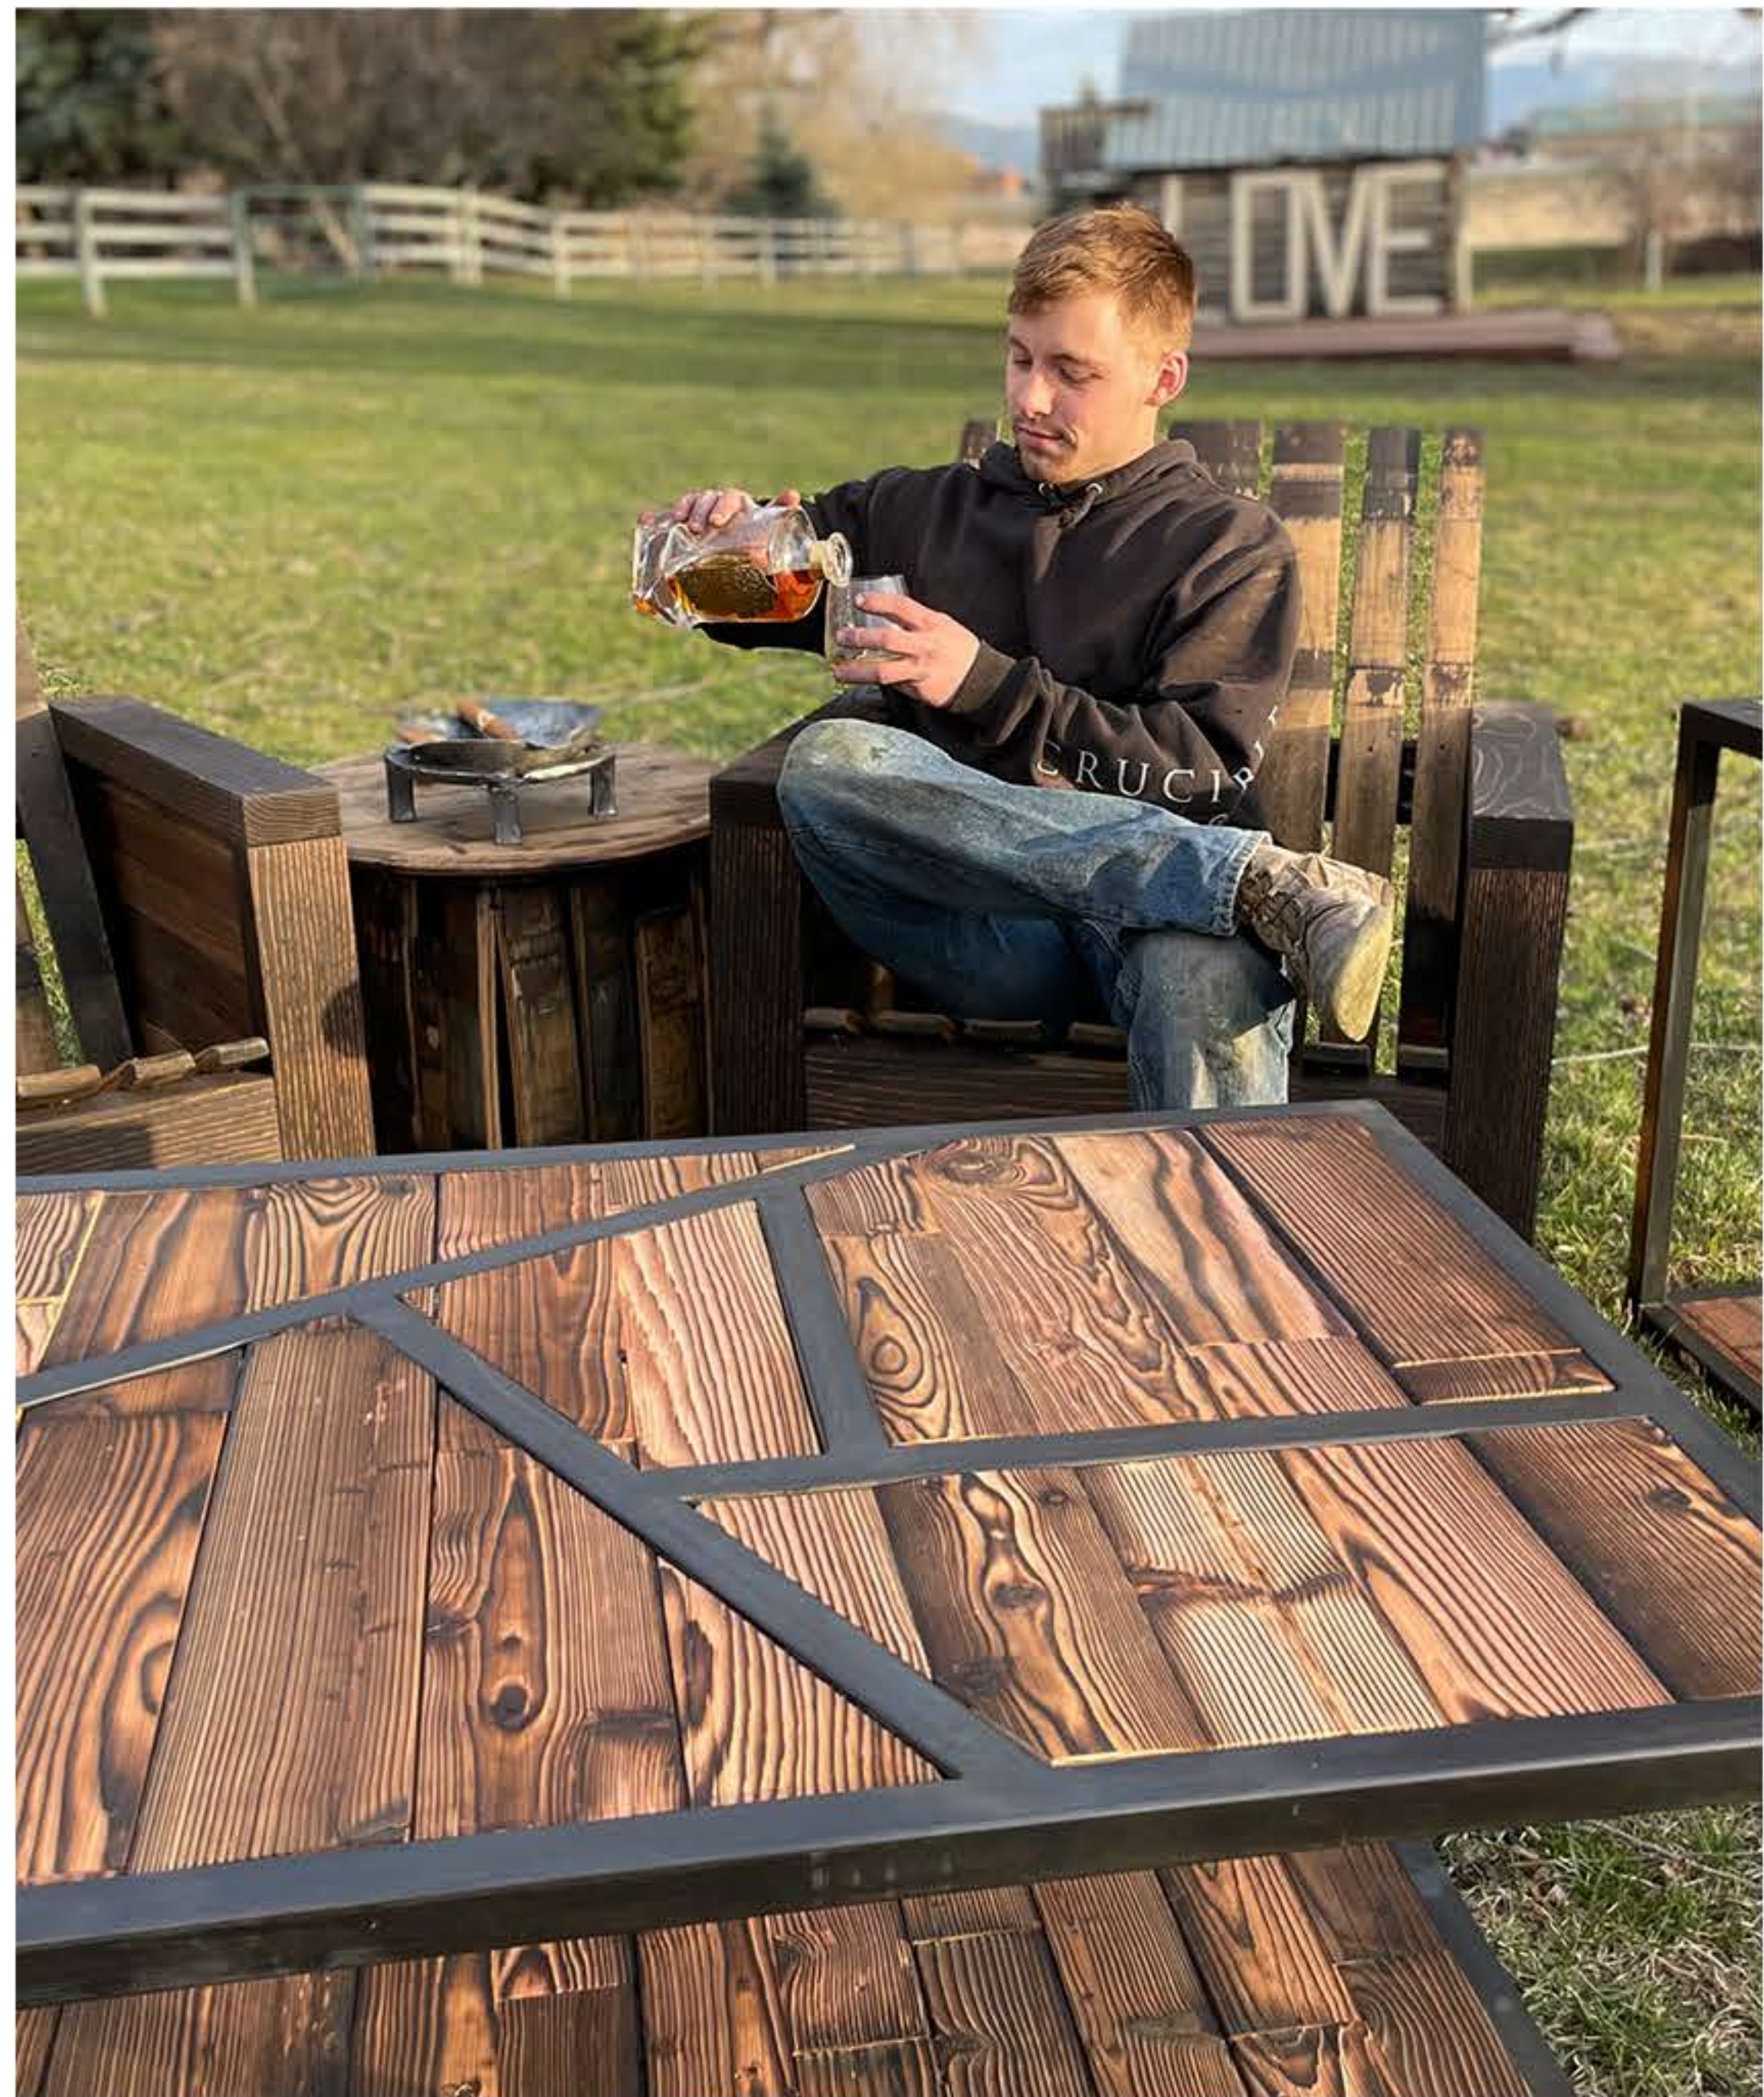

“THE BAMBUA” OUTDOOR FURNITURE

FURNITURE SPECS

- Materials
 - Chatsubu Frame
 - Bamboo Seat and Side Pannels
- Finish:
 - Exterior UV protectant
- Options
 - Single chairs
 - 2 chair (1/2 set)
 - 4 chair (full set)
 - Side table w/ movable shelving
 - Slide under foot rest
 - Outdoor fabric cushions
 - Montana Buffalo arm rest

A DIVISION OF CR CIBLE

“WHISKEY THRONE” OUTDOOR FURNITURE

FURNITURE SPECS

- Materials
 - Chatsubu frame
 - Bamboo seat and side panels
- Finish:
 - Exterior UV protectant
- Options
 - Single Chairs
 - 2 chairs (1/2 set)
 - 4 chairs (full set)
 - Whiskey side table
 - Slide under foot rest
 - Outdoor fabric cushions
 - Montana Buffalo arm rest

“THE KICCE” OUTDOOR FURNITURE

FURNITURE SPECS

- Steel Frame
 - Silver
 - Black Patina
- Chatsubu w/ color options
 - Natural
 - LG
- Finish:
 - Exterior UV protectant
- Options
 - Single chairs
 - 2 chairs (1/2 set)
 - 4 chairs (full set)
 - Side table
 - Slide under foot rest
 - Outdoor fabric cushions
 - Montana Buffalo arm rest