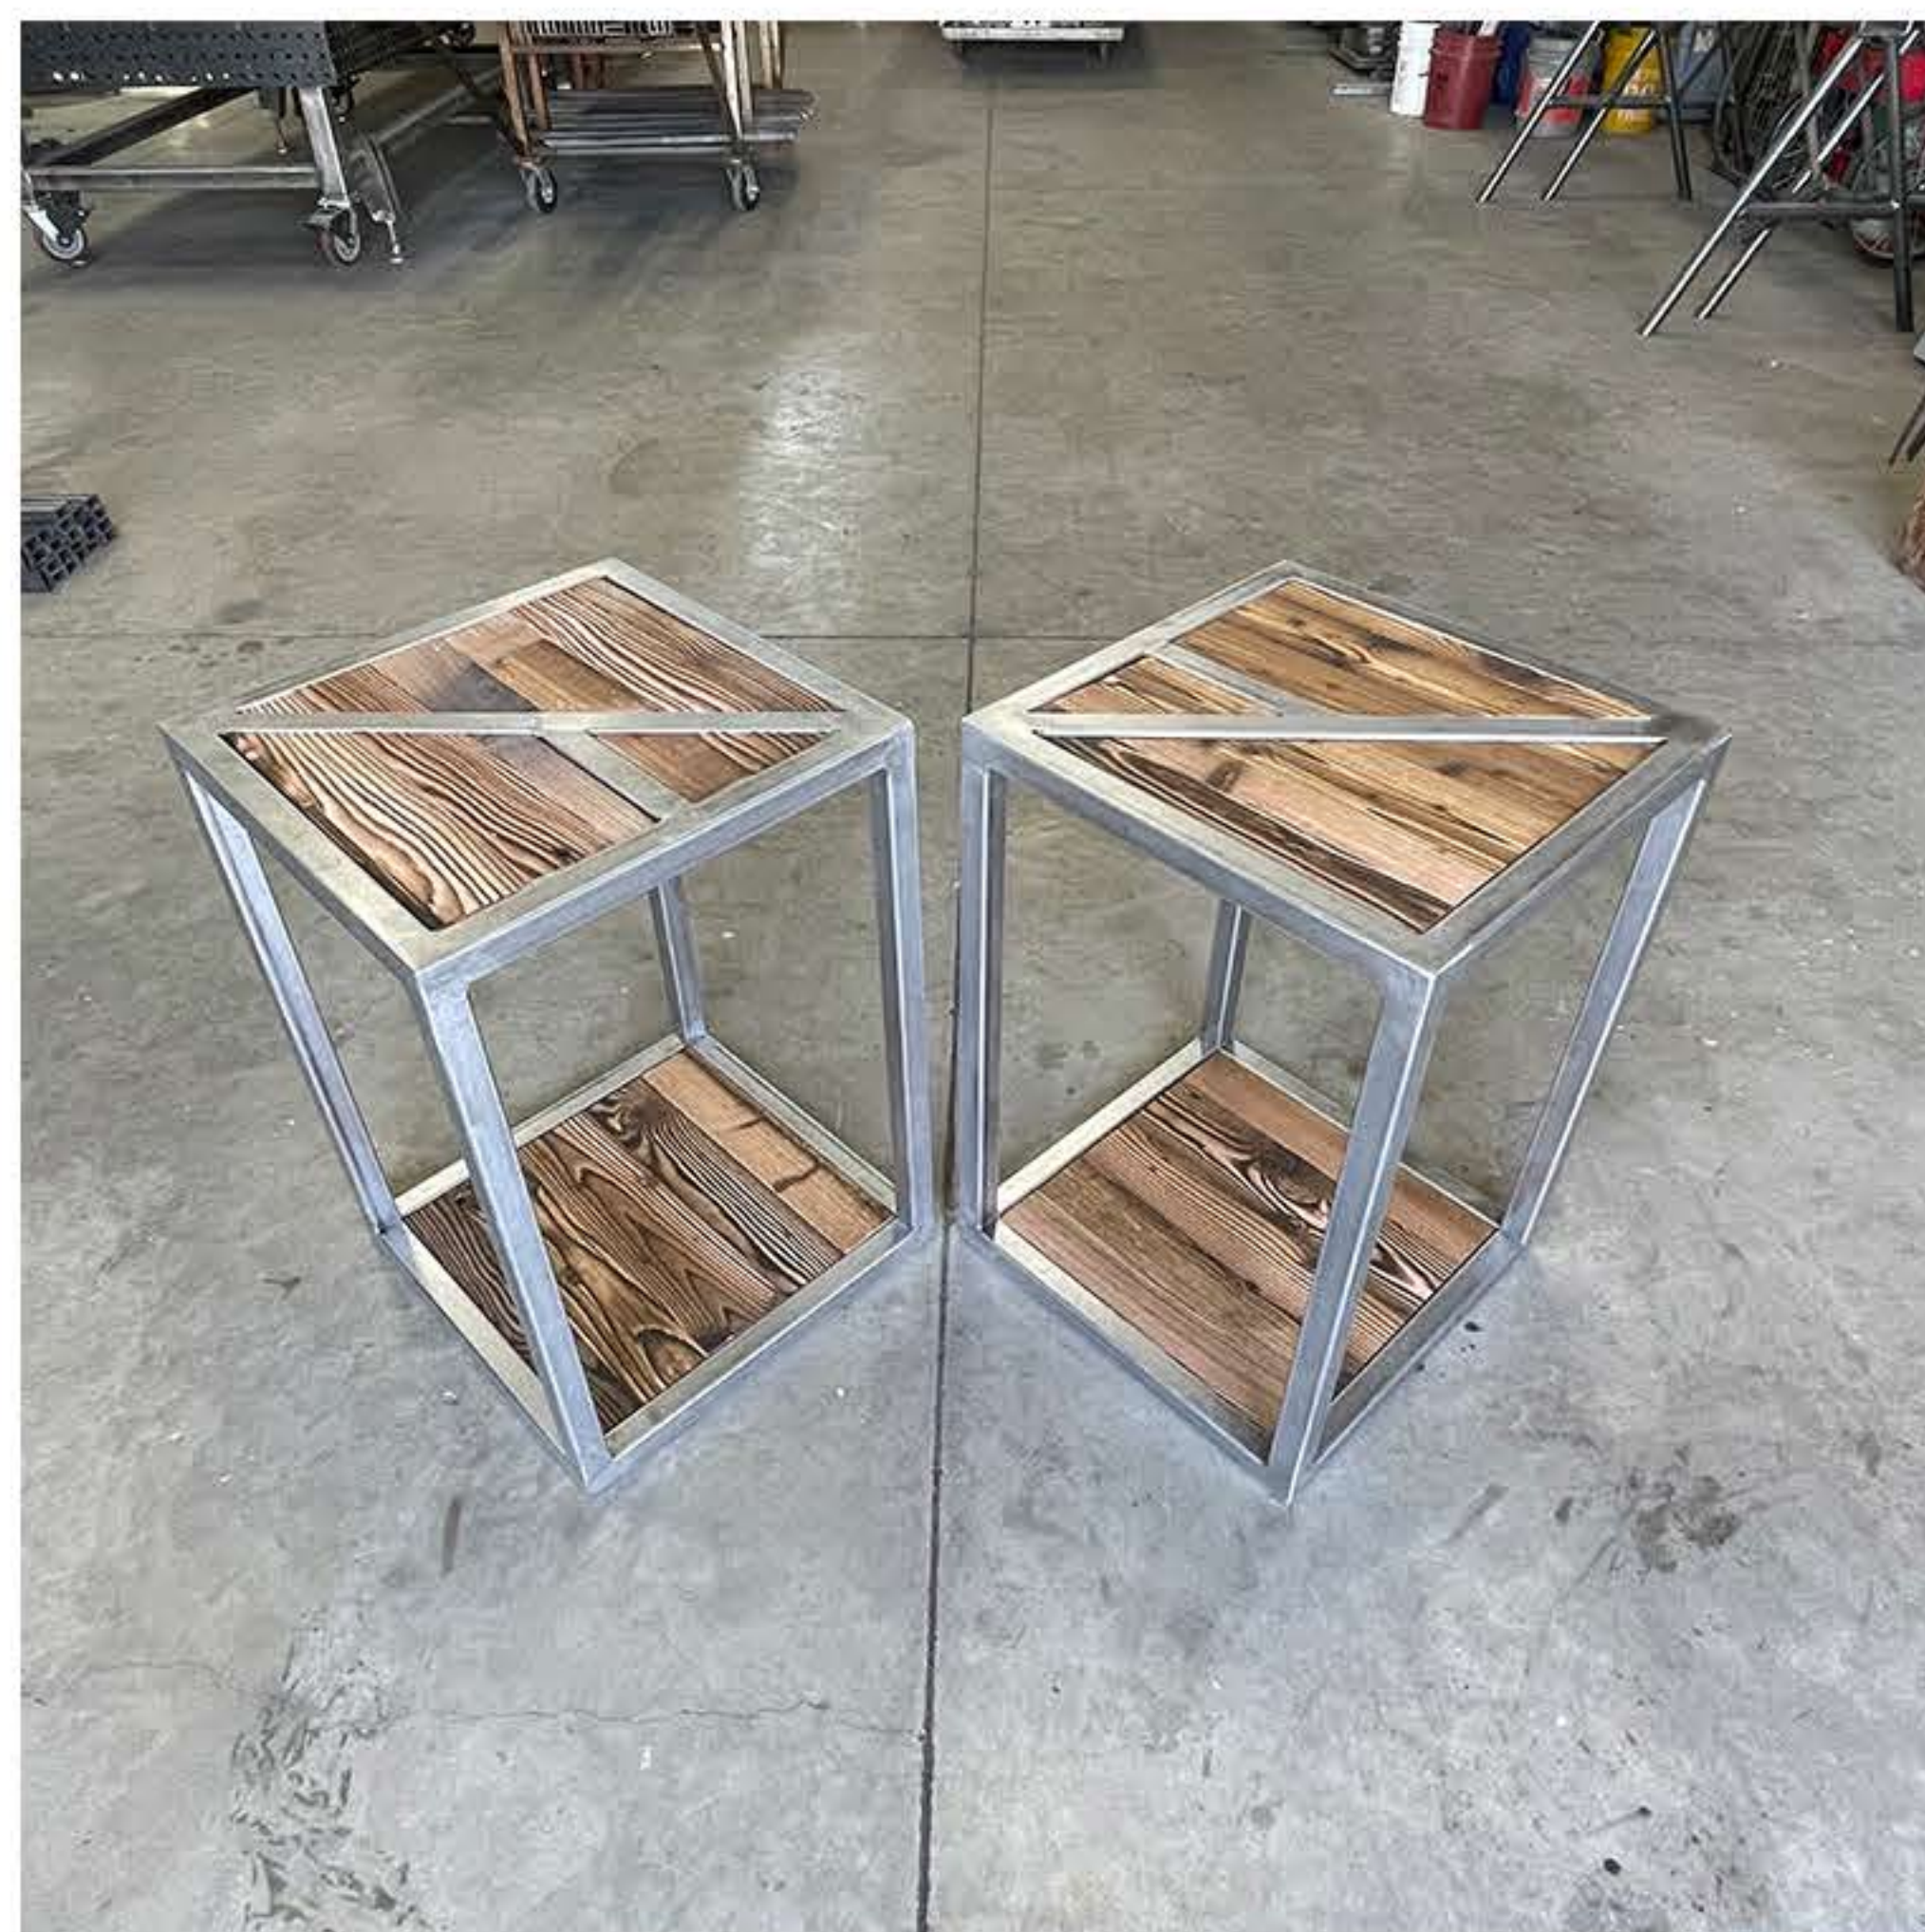

“HAWKEN” OUTDOOR FURNITURE