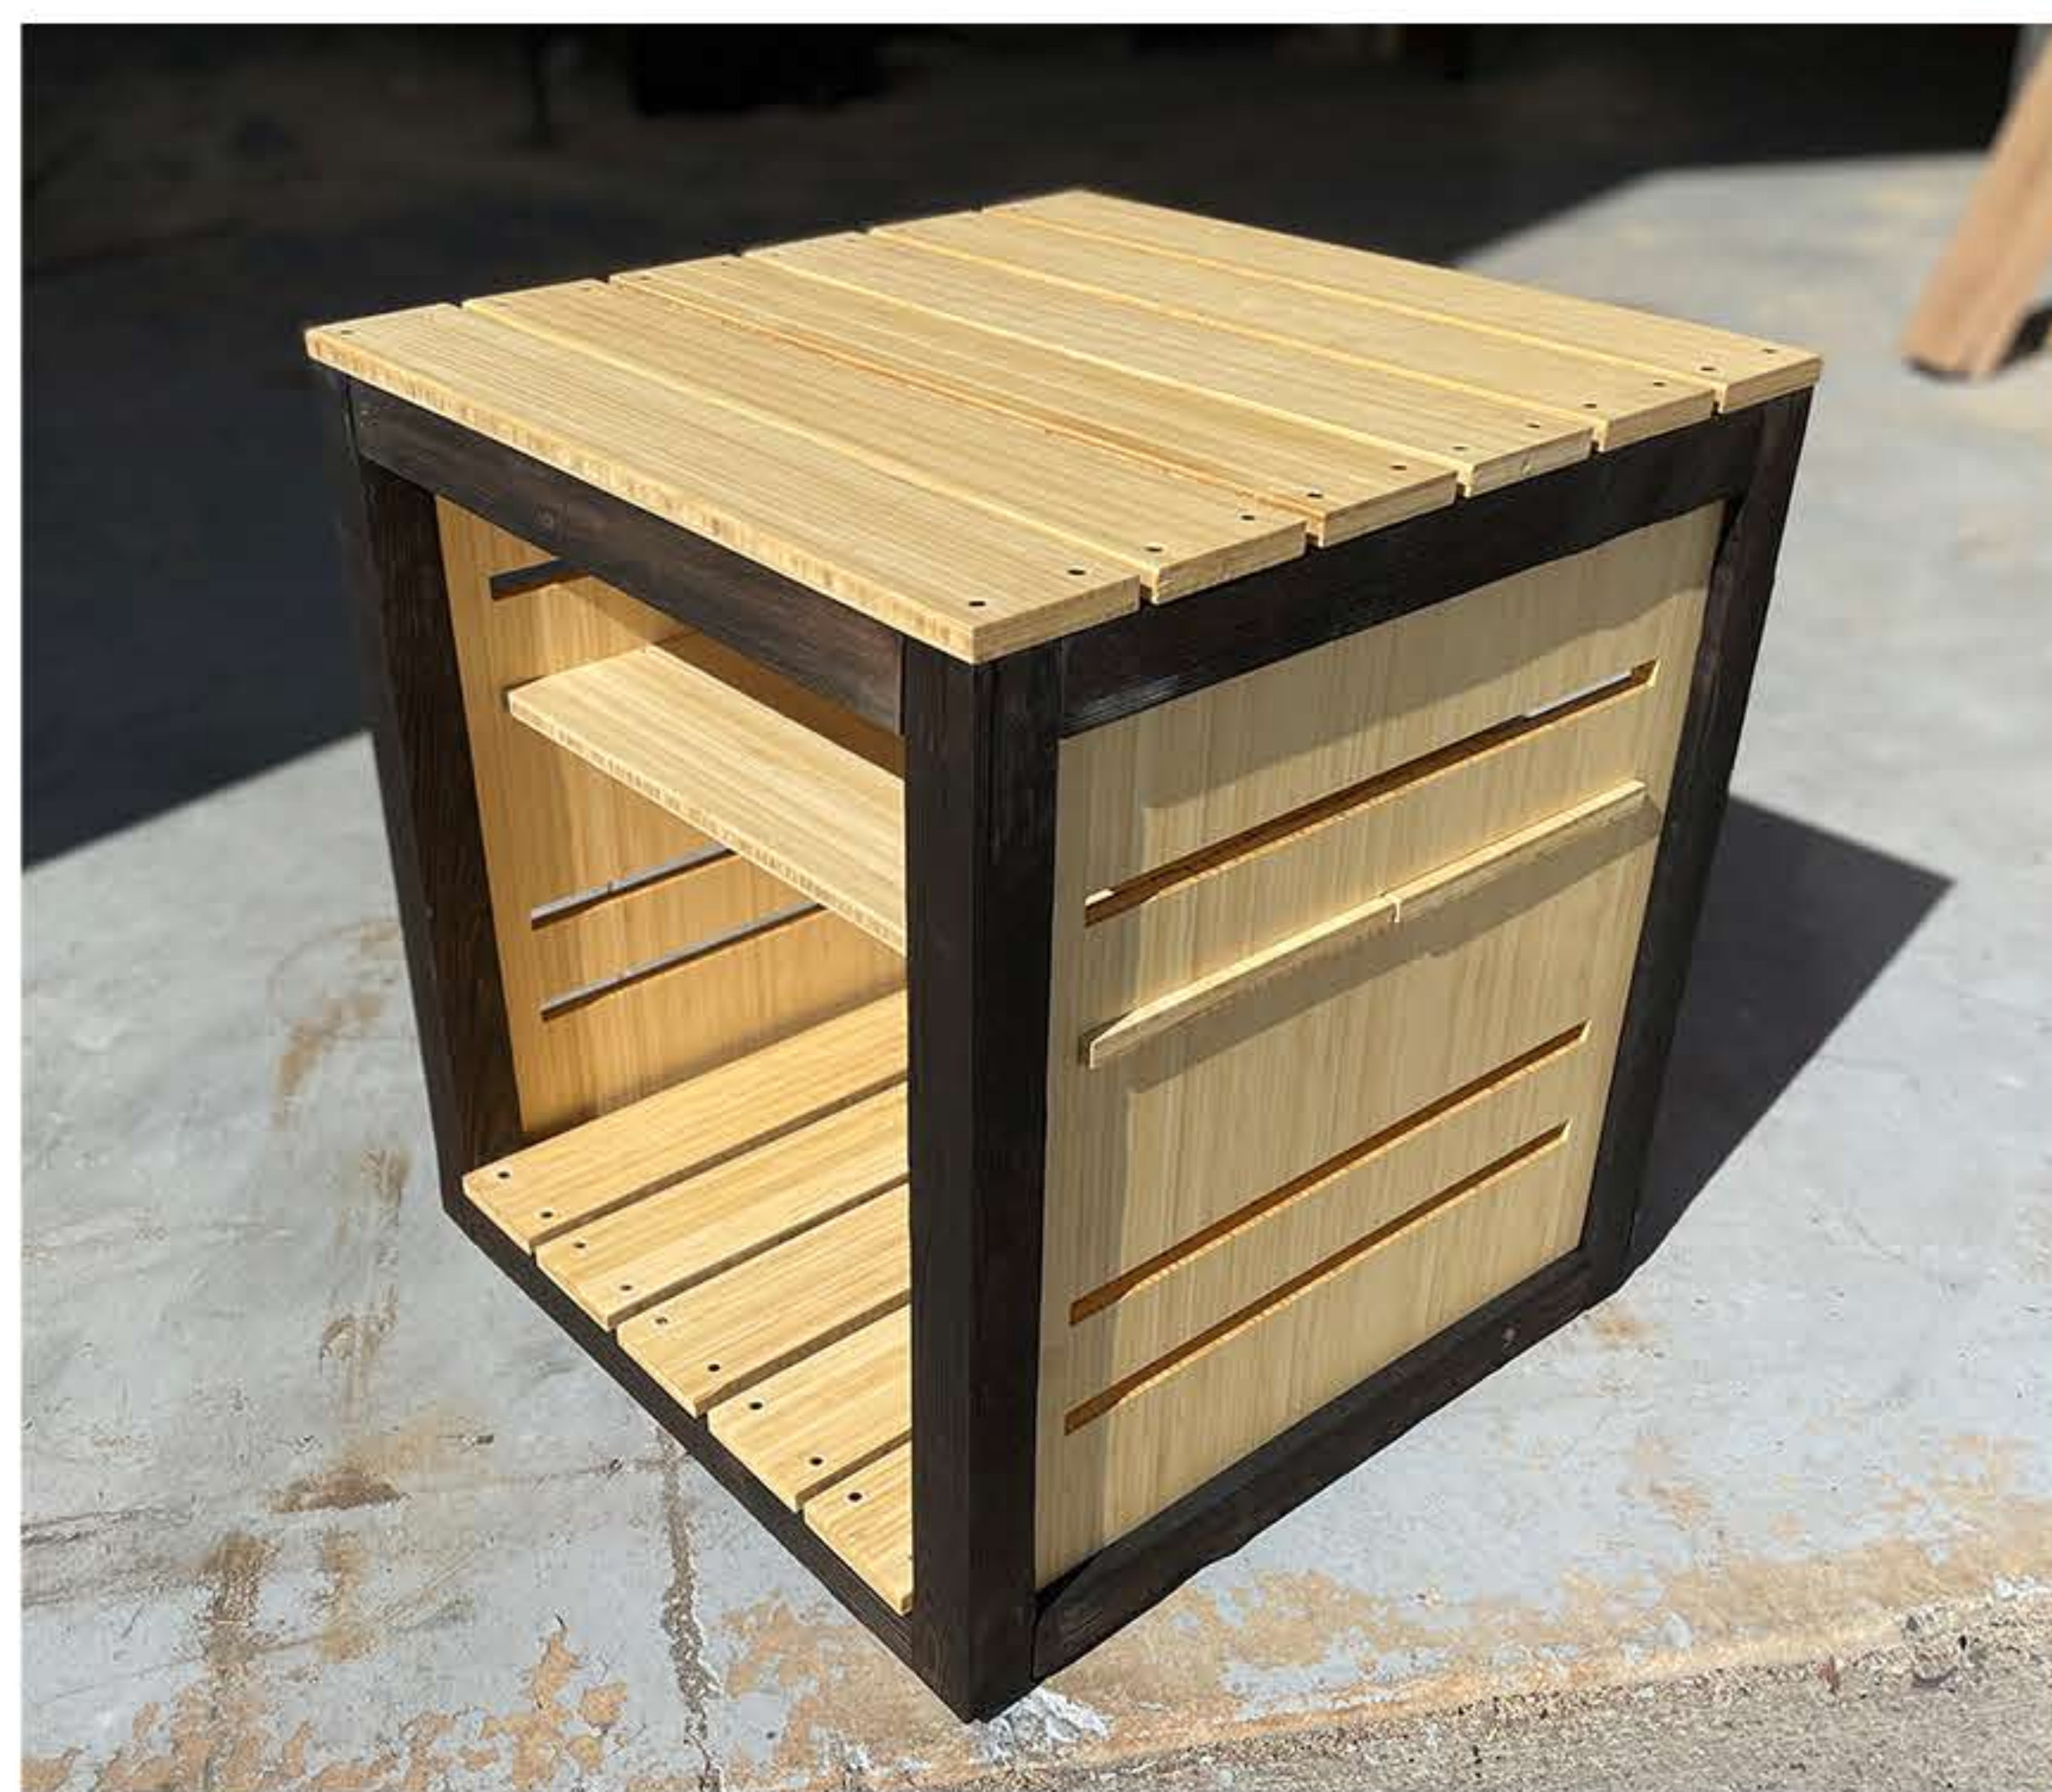

“THE BAMBUA” OUTDOOR FURNITURE

FURNITURE SPECS

- Materials
 - Chatsubu Frame
 - Bamboo Seat and Side Pannels
- Finish:
 - Exterior UV protectant
- Options
 - Single chairs
 - 2 chair (1/2 set)
 - 4 chair (full set)
 - Side table w/ movable shelving
 - Slide under foot rest
 - Outdoor fabric cushions
 - Montana Buffalo arm rest

A DIVISION OF CR CIBLE

“WHISKEY THRONE” OUTDOOR FURNITURE

FURNITURE SPECS

- Materials
 - Chatsubu frame
 - Bamboo seat and side panels
- Finish:
 - Exterior UV protectant
- Options
 - Single Chairs
 - 2 chairs (1/2 set)
 - 4 chairs (full set)
 - Whiskey side table
 - Slide under foot rest
 - Outdoor fabric cushions
 - Montana Buffalo arm rest

“THE KICCE” OUTDOOR FURNITURE

FURNITURE SPECS

- Steel Frame
 - Silver
 - Black Patina
- Chatsubu w/ color options
 - Natural
 - LG
- Finish:
 - Exterior UV protectant
- Options
 - Single chairs
 - 2 chairs (1/2 set)
 - 4 chairs (full set)
 - Side table
 - Slide under foot rest
 - Outdoor fabric cushions
 - Montana Buffalo arm rest