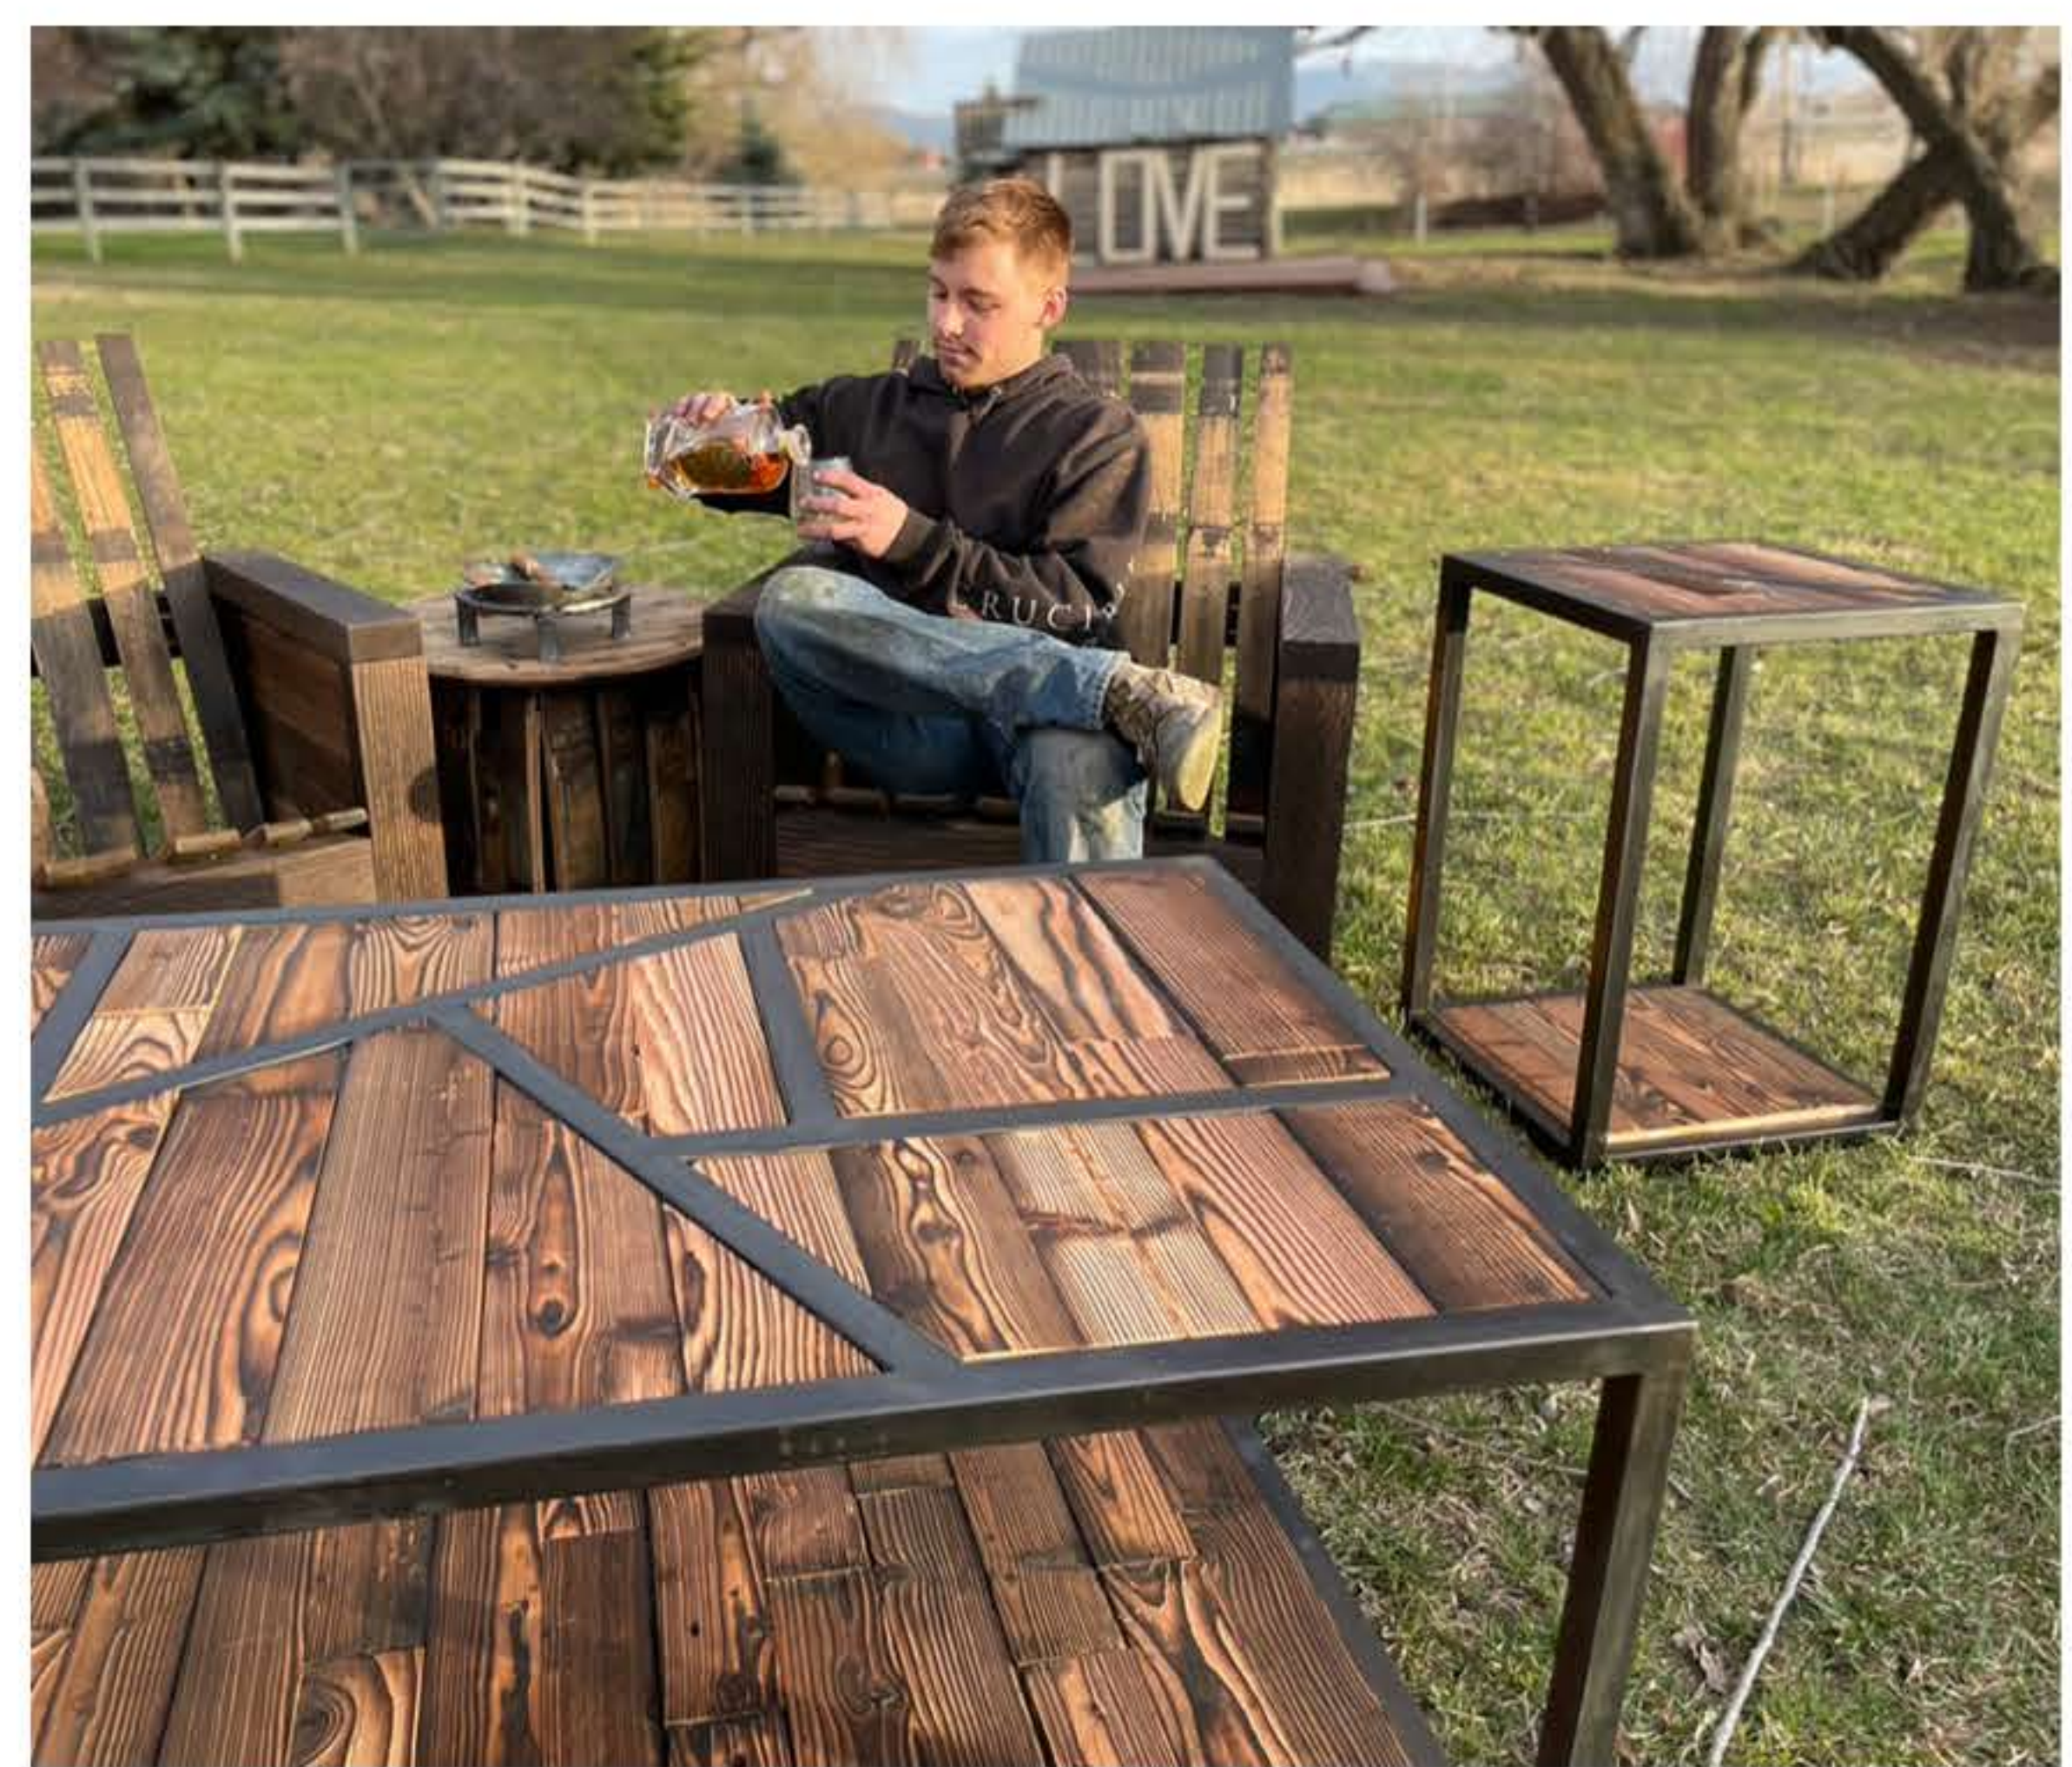

“THE BAMBUA” OUTDOOR FURNITURE

FURNITURE SPECS

- Materials
 - Chatsubu Frame
 - Bamboo Seat and Side Pannels
- Finish:
 - Exterior UV protectant
- Options
 - Single chairs
 - 2 chair (1/2 set)
 - 4 chair (full set)
 - Side table w/ movable shelving
 - Slide under foot rest
 - Outdoor fabric cushions
 - Montana Buffalo arm rest

A DIVISION OF CR CIBLE

“WHISKEY THRONE” OUTDOOR FURNITURE

FURNITURE SPECS

- Materials
 - Chatsubu frame
 - Bamboo seat and side panels
- Finish:
 - Exterior UV protectant
- Options
 - Single Chairs
 - 2 chairs (1/2 set)
 - 4 chairs (full set)
 - Whiskey side table
 - Slide under foot rest
 - Outdoor fabric cushions
 - Montana Buffalo arm rest

“THE KICCE” OUTDOOR FURNITURE

FURNITURE SPECS

- Steel Frame
 - Silver
 - Black Patina
- Chatsubu w/ color options
 - Natural
 - LG
- Finish:
 - Exterior UV protectant
- Options
 - Single chairs
 - 2 chairs (1/2 set)
 - 4 chairs (full set)
 - Side table
 - Slide under foot rest
 - Outdoor fabric cushions
 - Montana Buffalo arm rest

A DIVISION OF CR  CIBLE

“HAWKEN” OUTDOOR FURNITURE

FURNITURE SPECS

- Materials
 - Steel
 - Chatsubu
- Finish:
 - Exterior UV protectant
- Steel Options
 - Silver
 - Black patina
- Wood Options
 - Natural Chatsubu
 - LG Chatsubu