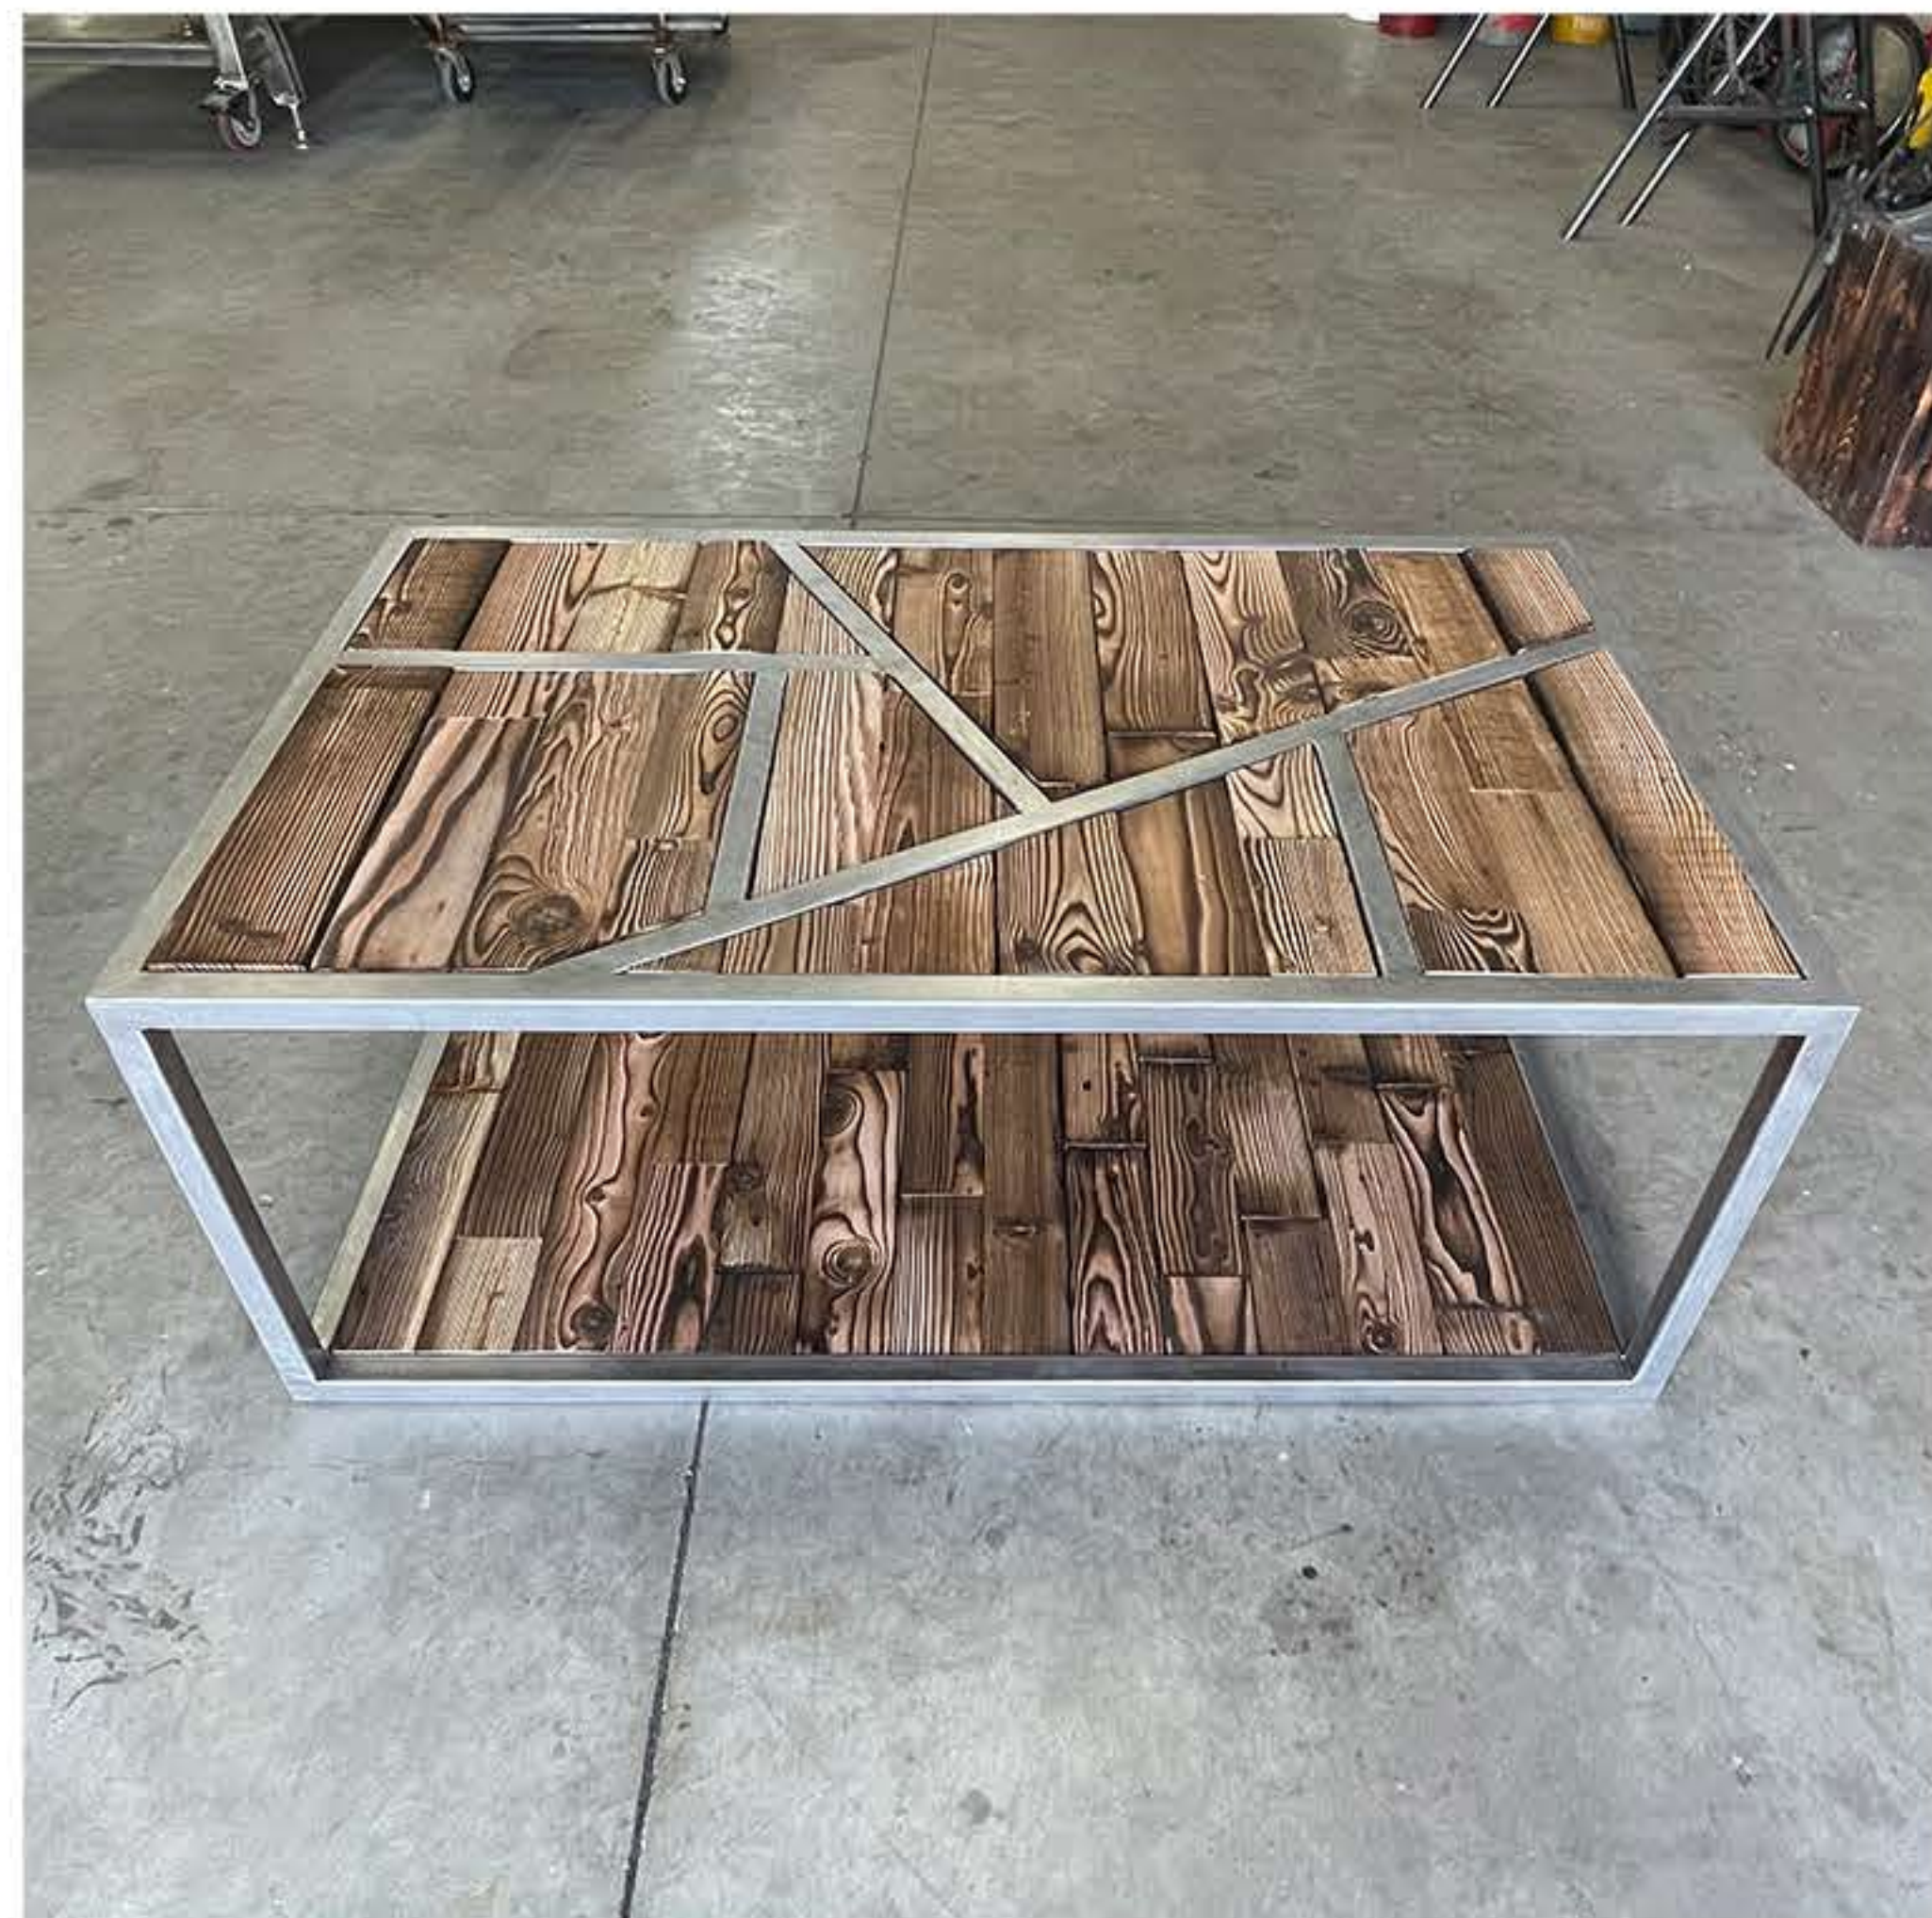

“HAWKEN” OUTDOOR FURNITURE